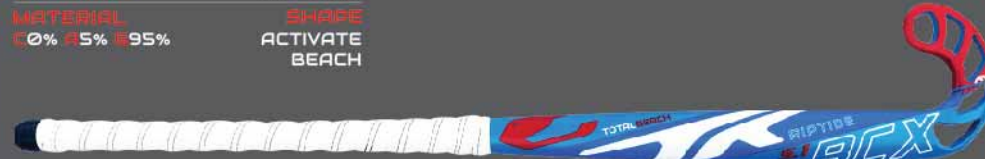

**BCX 5.1 BEACH
RIPTIDE**

117 510

MATERIAL: C0% A5% G95%
SHAPE: ACTIVATE BEACH

TOTALFIVE